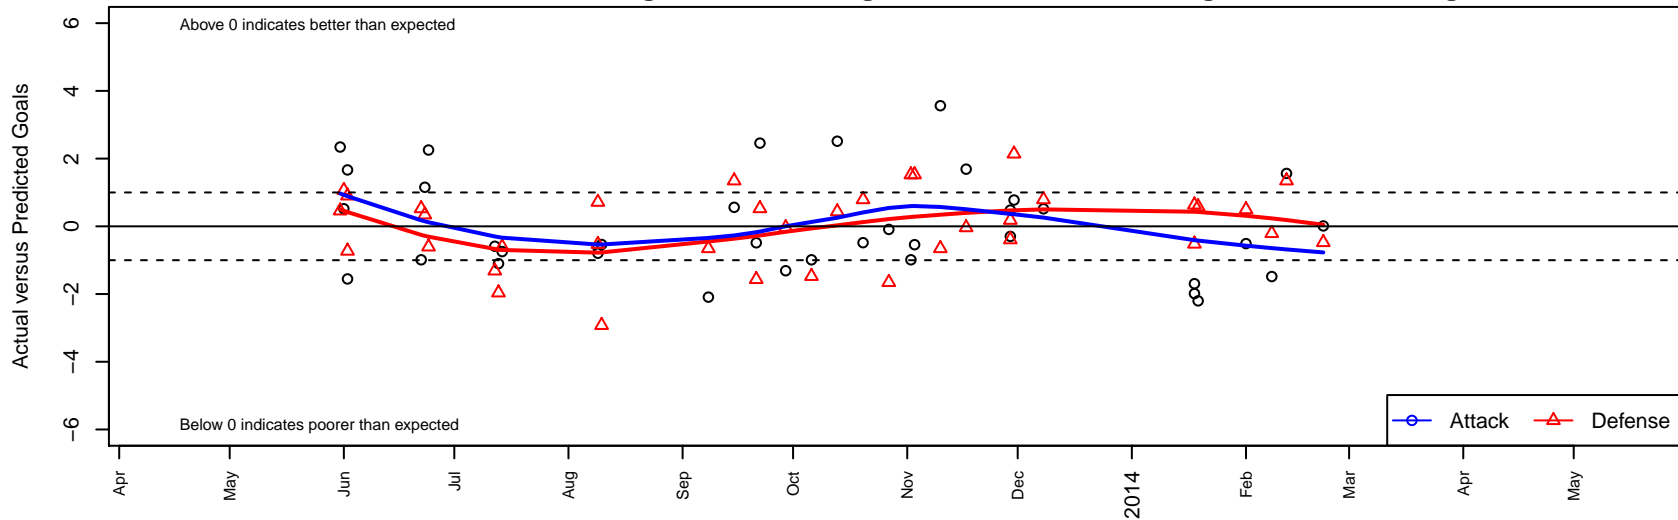

# Emerald City FC Green B97

Emerald City FC  
 Seattle, WA  
 B97 total strength=1756  
 attack=37.12 defense=20.31  
 fall league = PSPL WSPL U16  
 alt names used:  
 Emerald City FC Green B97  
 Emerald City FC M97 Green  
 EMERALD CITY FC ECFC M97 GREEN (WA)  
 EMERALD CITY M97 GREEN (WA)

Venues played:  
 Showcase of Champions Samba U15  
 US Club Regionals Super U15  
 Nike Crossfire Challenge Gold U16  
 Sporting Invitational Boys U16 U16  
 PSPL WSPL U16  
 Nomads Thanksgiving 1st Division U16  
 Crossfire OR Win Showcase U16 Boys Gold U16  
 WA Cup BU15-17 Boys U16 Gold U16

**Emerald City FC Green B97**  
 Dots are actual minus expected GF (blue circles) and GA (red triangles).  
 Blue line is smoothed change in attack strength. Red is smoothed change in defense strength.